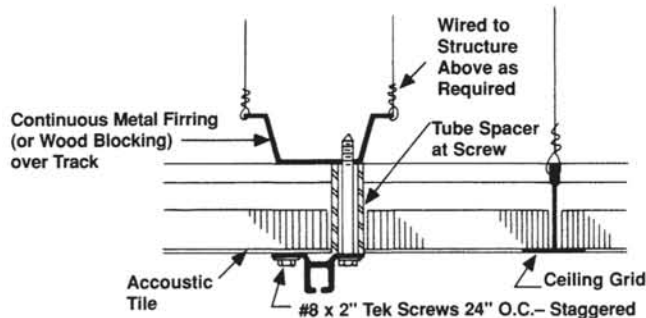

Fastening devices noted here are to be used as guidelines only. Specific size and spacing requirements must be determined by the installer. No fastening devices or above-ceiling supports are furnished with the track; however, the use of tamper-proof screws is recommended.

Mounting to Plaster or Gypsum Board Ceiling

Mounting to Plaster or Gypsum Board Wall

Mounting to Concrete Ceiling

Mounting to Concrete Wall

Mounting Through Suspended Ceiling to Furring Above

Guarantee

Every Imperial track system is covered by an unconditional one-year guarantee against defects in materials and workmanship.