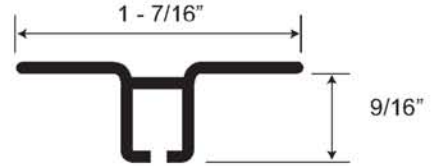

Let Imperial provide the innovation, quality, and service you need to operate today's demanding correctional facilities!

Tracks

IFC-79 Jiffy Break-A-Way Wall Mounted Track

Section Size: 1 3/16" x 1 5/16" x .062" wall thickness; extruded of 6063-T5 aluminum alloy; finish is 204-R1 satin anodized. Tab aperture is milled into top of track.

IFC-69 Jiffy Break-A-Way Ceiling Mounted Track

Section Size: 1 7/16" x 1 9/16" x .062" wall thickness; extruded of 6063-T5 aluminum alloy; finish is 204-R1 satin anodized. Tracks can be custom fabricated to size and shape with 12" radii bends up to 20' total length.