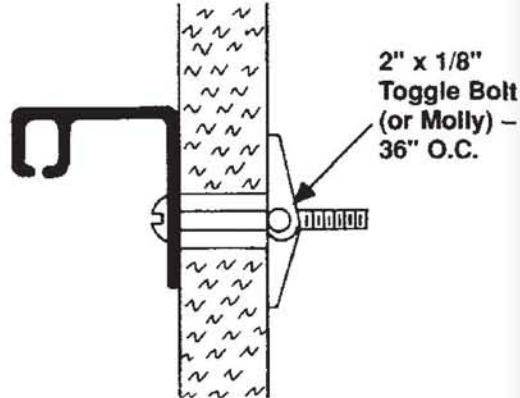

Mounting to Plaster or Gypsum Board Wall