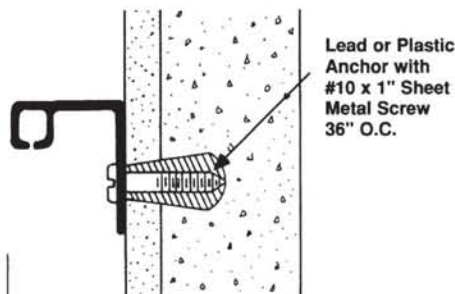

Fastening devices noted here are to be used as guidelines only. Specific size and spacing requirements must be determined by the installer. No fastening devices or above-ceiling supports are furnished with the track; however, the use of tamper-proof screws is recommended.

Mounting to Plaster or Gypsum Board Ceiling

Mounting to Plaster or Gypsum Board Wall

Mounting to Concrete Ceiling

Mounting to Concrete Wall

Mounting Through Suspended Ceiling to Furring Above

Guarantee

Every Imperial track system is covered by an unconditional one-year guarantee against defects in materials and workmanship.