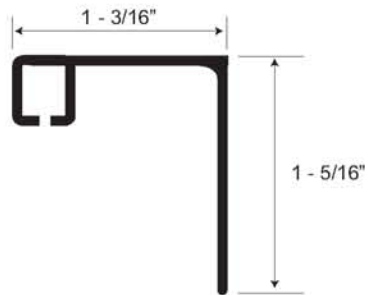

Let Imperial provide the innovation, quality, and service you need to operate today's demanding correctional facilities!

Tracks

IFC-79 Jiffy Break-A-Way Wall Mounted Track

Section Size: 1 3/16" x 1 5/16" x .062" wall thickness; extruded of 6063-T5 aluminum alloy; finish is 204-R1 satin anodized. Tab aperture is milled into top of track.

Safety Tabs

Imperial "safety tabs" are 4" long and 3/4" wide. Three safety tabs per foot are provided with the tracks. The amount of resistance before "breaking" is determined by the number of tabs that are installed in the track. For tab insertion, the Jiffy aperture is milled into the side of the track to minimize its visibility.