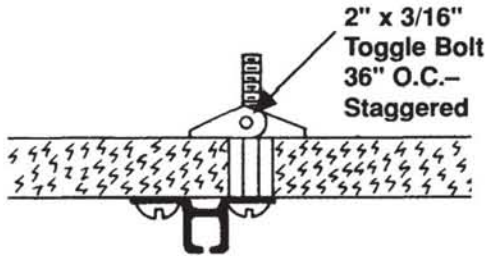

Mounting Details

These details represent just a few of the many possible methods for installing the Jiffy Break-A-Way Track. If specific procedures are outlined in contract documents, verify with the architect exactly which method to follow.

Fastening devices noted here are to be used as guidelines only. Specific size and spacing requirements must be determined by the installer. No fastening devices or above-ceiling supports are furnished with the track; however, the use of tamper-proof screws is recommended.

Mounting to Plaster or Gypsum Board Ceiling