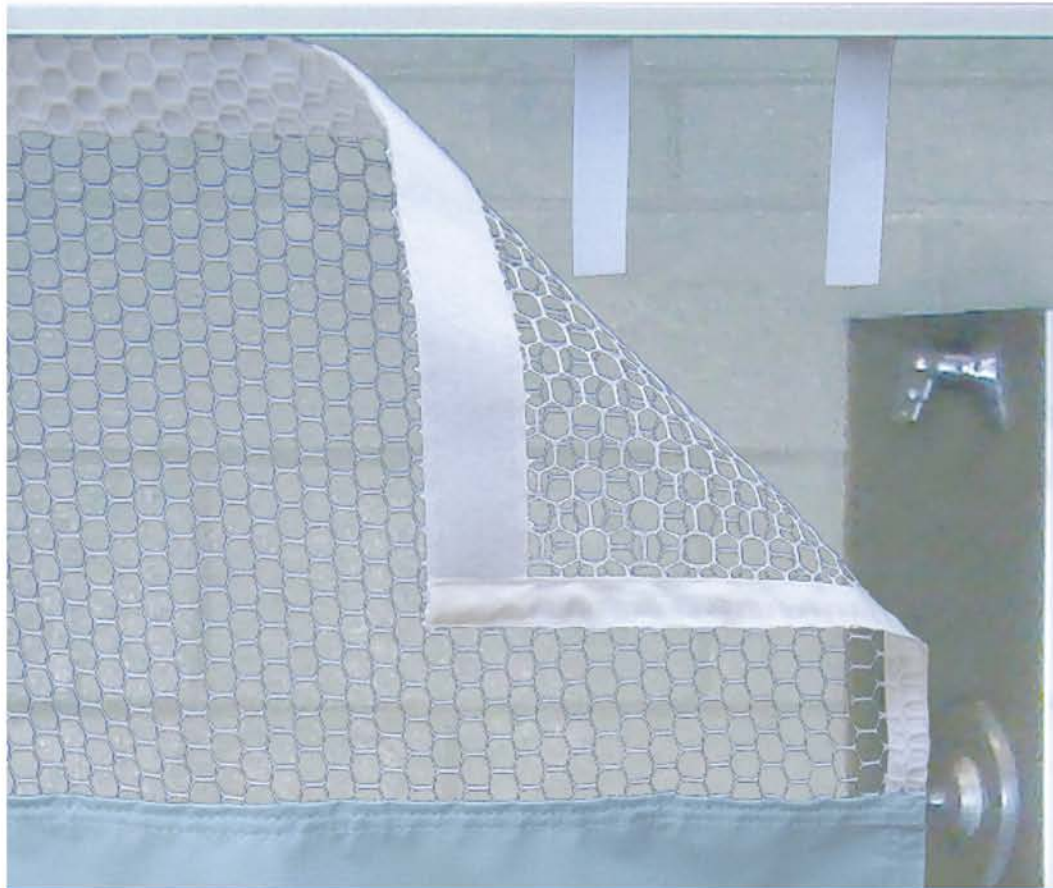

Imperial Fastener Company

Break-A-Way™

**The Innovative
Choice in
Curtain Hanging
Systems**

Correctional Facilities

Imperial Fastener Company is a leading manufacturer of flame resistant curtains, draperies, institutional shower curtains for correctional, psychiatric, and health care facilities.

Imperial consistently strives to provide innovative solutions to meet the special needs of today's correctional facilities. The unique "Break-A-Way" system was designed with durability and simplicity in mind. The system consists of the Jiffy curtain track and "safety tabs". The tabs slide into the track through an inconspicuous opening and quickly attach to continuous loop tape securely sewn to the top of the hem of the curtain. Tabs are normally spaced every 4"; however, "Break-A-Way" action may be increased or decreased by adjusting the number of tabs. All tracks come with non-removable end stops.

Imperial "safety tabs" will hold any type of shower, cubicle, or drapery fabric. Choose from a large selection of fabrics in many styles and price ranges, all designed to provide years of service. Most are inherently flame-resistant and easily laundered. The most popular fabrics are the Sure Chek for shower curtains and the 100% Trevira polyester for curtains and draperies.

"Break-A-Way" shower curtains are made specifically for use with the IFC-69 Jiffy Track. Top and bottom hems are 1 1/2" wide and double lock stitched. Side hems are 1/2" wide. Bottom hems are not required; however, if needed for security purposes, clear vinyl panels can be fabricated and double lock stitched to the bottom of curtain.